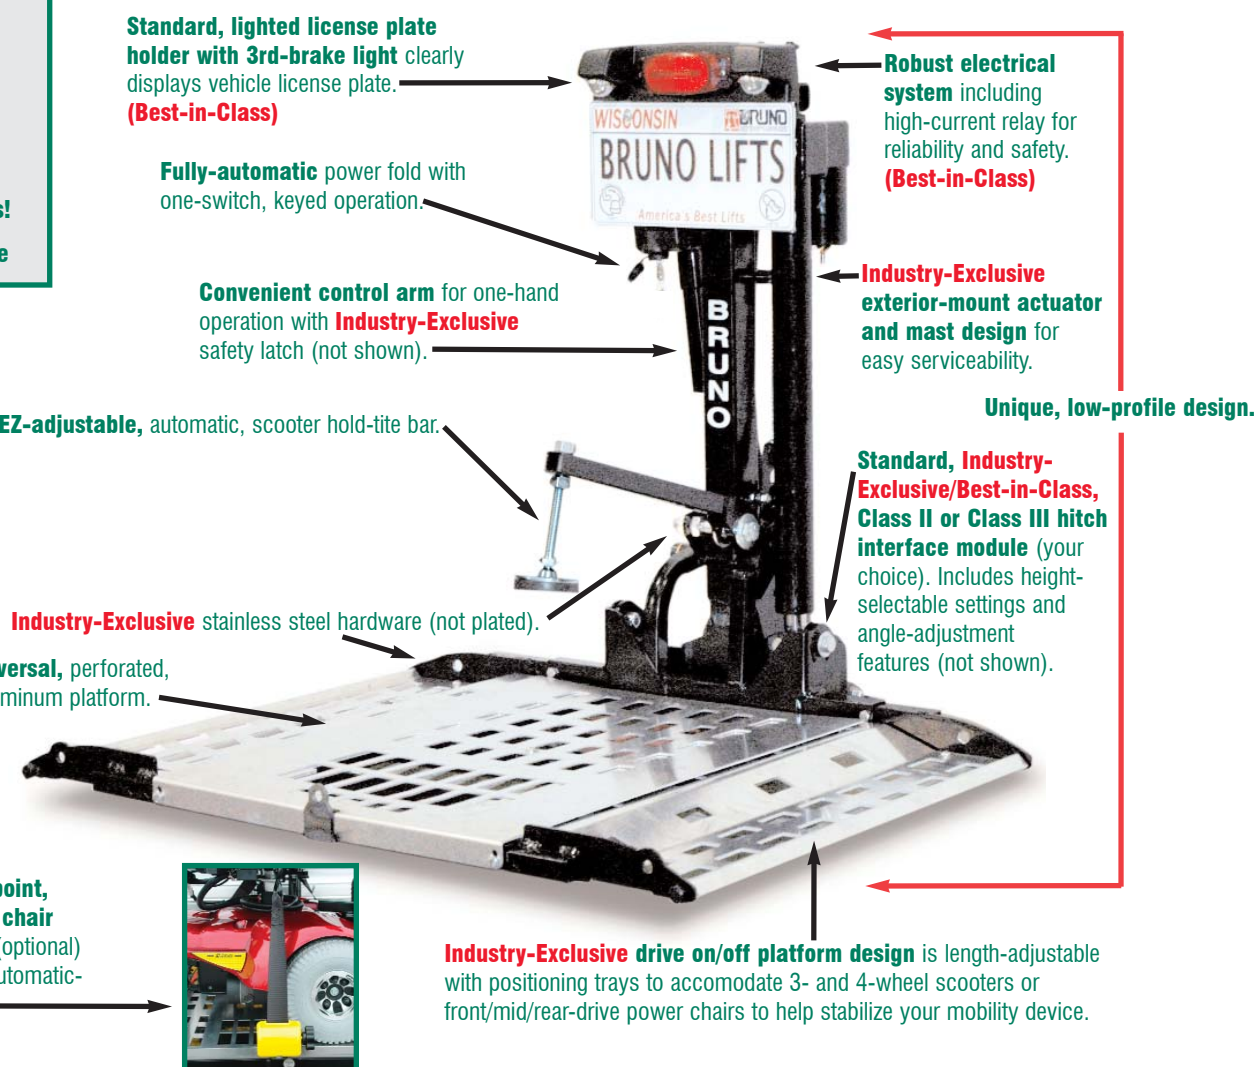

# Introducing the Bruno Out-Sider® Meridian™ Exterior Vehicle Lift... the Most Versatile, Fully-Automatic Outside Lift on the Market Today!

## Power Chair Only Features

- ◆ Spacious, one-piece, aluminum platform for easy drive on/off.
- ◆ EZ-to-use, 3-point, exterior-grade power chair securement package.

## Safety is Our Number One Priority.

The Out-Sider Meridian Lift is designed for maximum safety. Because of our rigorous internal and external independent lab testing, we know the NEW, lightweight Out-Sider Meridian Lift can safely handle and transport our recommended weight capacity for sedans, minivans, SUVs, medium-size crossover vehicles, compact/midsize pickup trucks and full-size vans. Trust Bruno for *safety and reliability!*

# Why Choose a Bruno Out-Sider Meridian Vehicle Lift?

- ◆ Lightest-weight, robust design: 89 lbs.\*
- ◆ Modular design
- ◆ New Swing-Away™ compatible
- ◆ Fast, easy dealer installation – 2 bolts!
- ◆ Car wash compatible